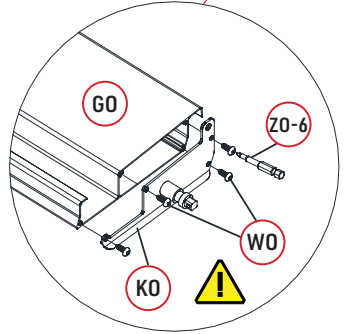

REF	PICTURE	QTY
A0		2PCS
A0-1		1PCS
B0		2PCS
B0-3		1PCS
B0-4		1PCS
C0-1		1PCS
C0-2		1PCS
E0		1PCS
F0		2PCS
G0		34PCS
H0		2PCS

REF	PICTURE	QYT
IO		3PCS
JO		3PCS
KO		2PCS
LO		32PCS
LO-1		34PCS
LO-2		2PCS
LO-3		1PCS
MO		66PCS
NO		2PCS
OO		2PCS
PO		2PCS
QO		12PCS
QO-1		2PCS
RO		12PCS
SO		68PCS
TO	 10×80	12PCS
TO-1	 8×100	12PCS

REF	PICTURE	QYT
UO	 lock nut	100PCS
UO-1	 plastic nut	34PCS
VO		102PCS
WO	 4×16	276PCS
WO-1	 5×19	18PCS
XO	 6×40	66PCS
XO-1	 6×35	12PCS
XO-2	 6×20	34PCS
YO	 6×45	6PCS
ZO-1	 4mm	1PCS
ZO-2	 4mm	1PCS
ZO-3	 6mm	1PCS
ZO-4	 6mm	1PCS
ZO-5	 10mm	1PCS
ZO-6	 T20	1PCS
ZO-7		1PCS
ZO-8		1PCS

ATTENTION!!!

Please open the louvers to vertical in winter and snowing weather to protect your pergola!

Tools Required for Installation

 **K0** ×2

×32

×34

×2

×34