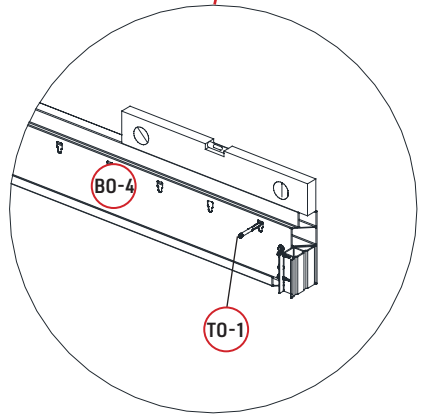

REF	PICTURE	QYT
UO	 lock nut	100PCS
UO-1	 plastic nut	34PCS
VO		102PCS
WO	 4×16	276PCS
WO-1	 5×19	18PCS
XO	 6×40	66PCS
XO-1	 6×35	12PCS
XO-2	 6×20	34PCS
YO	 6×45	6PCS
ZO-1	 4mm	1PCS
ZO-2	 4mm	1PCS
ZO-3	 6mm	1PCS
ZO-4	 6mm	1PCS
ZO-5	 10mm	1PCS
ZO-6	 T20	1PCS
ZO-7		1PCS
ZO-8		1PCS

ATTENTION!!!

Please open the louvers to vertical in winter and snowing weather to protect your pergola!

Tools Required for Installation

 **K0** ×2

×32

×34

×2

×34