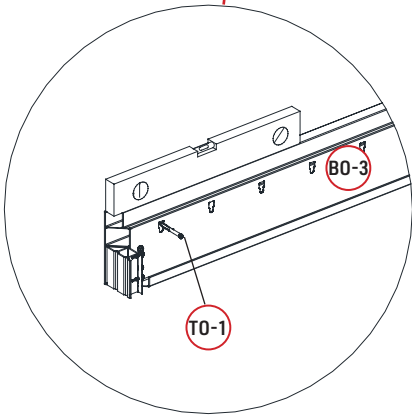

REF	PICTURE	QYT
UO	 lock nut	100PCS
UO-1	 plastic nut	34PCS
VO		102PCS
WO	 4×16	276PCS
WO-1	 5×19	18PCS
XO	 6×40	66PCS
XO-1	 6×35	12PCS
XO-2	 6×20	34PCS
YO	 6×45	6PCS
ZO-1	 4mm	1PCS
ZO-2	 4mm	1PCS
ZO-3	 6mm	1PCS
ZO-4	 6mm	1PCS
ZO-5	 10mm	1PCS
ZO-6	 T20	1PCS
ZO-7		1PCS
ZO-8		1PCS

ATTENTION!!!

Please open the louvers to vertical in winter and snowing weather to protect your pergola!

Tools Required for Installation

 **K0** ×2

×32

×34

×2

×34