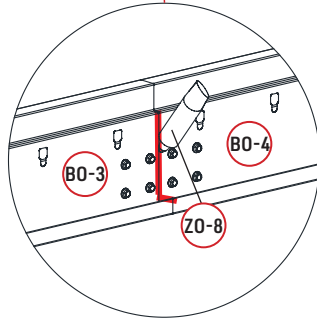

REF	PICTURE	QYT
UO	 lock nut	100PCS
UO-1	 plastic nut	34PCS
VO		102PCS
WO	 4×16	276PCS
WO-1	 5×19	18PCS
XO	 6×40	66PCS
XO-1	 6×35	12PCS
XO-2	 6×20	34PCS
YO	 6×45	6PCS
ZO-1	 4mm	1PCS
ZO-2	 4mm	1PCS
ZO-3	 6mm	1PCS
ZO-4	 6mm	1PCS
ZO-5	 10mm	1PCS
ZO-6	 T20	1PCS
ZO-7		1PCS
ZO-8		1PCS

ATTENTION!!!

Please open the louvers to vertical in winter and snowing weather to protect your pergola!

Tools Required for Installation

 **K0** ×2

×32

×34

×2

×34