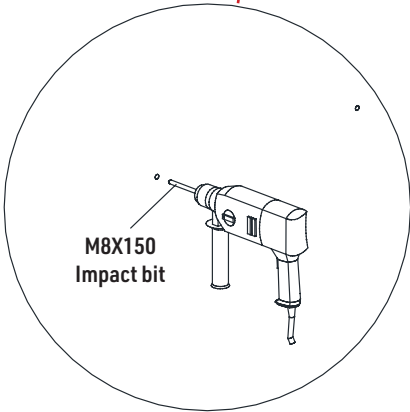

ATTENTION!!!

Please open the louvers to vertical in winter and snowing weather to protect your pergola!

Tools Required for Installation

 **K0** ×2

×32

×34

×2

×34