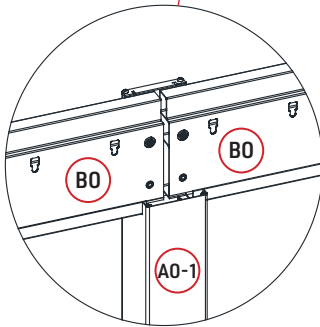

ATTENTION!!!

Please open the louvers to vertical in winter and snowing weather to protect your pergola!

Tools Required for Installation

 **K0** ×2

×32

×34

×2

×34