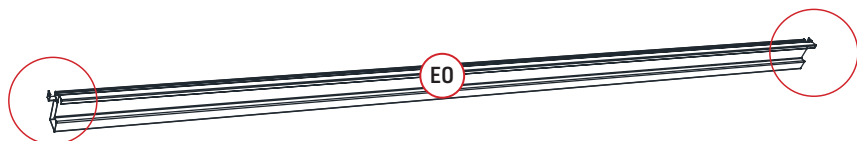

REF	PICTURE	QYT
UO	 lock nut	100PCS
UO-1	 plastic nut	34PCS
VO		102PCS
WO	 4×16	276PCS
WO-1	 5×19	18PCS
XO	 6×40	66PCS
XO-1	 6×35	12PCS
XO-2	 6×20	34PCS
YO	 6×45	6PCS
ZO-1	 4mm	1PCS
ZO-2	 4mm	1PCS
ZO-3	 6mm	1PCS
ZO-4	 6mm	1PCS
ZO-5	 10mm	1PCS
ZO-6	 T20	1PCS
ZO-7		1PCS
ZO-8		1PCS

ATTENTION!!!

Please open the louvers to vertical in winter and snowing weather to protect your pergola!

Tools Required for Installation

 **K0** ×2

×32

×34

×2

×34