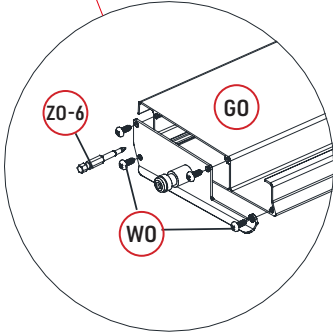

REF	PICTURE	QTY
A0		2PCS
A0-1		1PCS
B0		2PCS
B0-3		1PCS
B0-4		1PCS
C0-1		1PCS
C0-2		1PCS
E0		1PCS
F0		2PCS
G0		34PCS
H0		2PCS

REF	PICTURE	QYT
IO		3PCS
JO		3PCS
KO		2PCS
LO		32PCS
LO-1		34PCS
LO-2		2PCS
LO-3		1PCS
MO		66PCS
NO		2PCS
OO		2PCS
PO		2PCS
QO		12PCS
QO-1		2PCS
RO		12PCS
SO		68PCS
TO	 10×80	12PCS
TO-1	 8×100	12PCS

REF	PICTURE	QYT
UO	 lock nut	100PCS
UO-1	 plastic nut	34PCS
VO		102PCS
WO	 4×16	276PCS
WO-1	 5×19	18PCS
XO	 6×40	66PCS
XO-1	 6×35	12PCS
XO-2	 6×20	34PCS
YO	 6×45	6PCS
ZO-1	 4mm	1PCS
ZO-2	 4mm	1PCS
ZO-3	 6mm	1PCS
ZO-4	 6mm	1PCS
ZO-5	 10mm	1PCS
ZO-6	 T20	1PCS
ZO-7		1PCS
ZO-8		1PCS

ATTENTION!!!

Please open the louvers to vertical in winter and snowing weather to protect your pergola!

Tools Required for Installation

 **K0** ×2

×32

×34

×2

×34