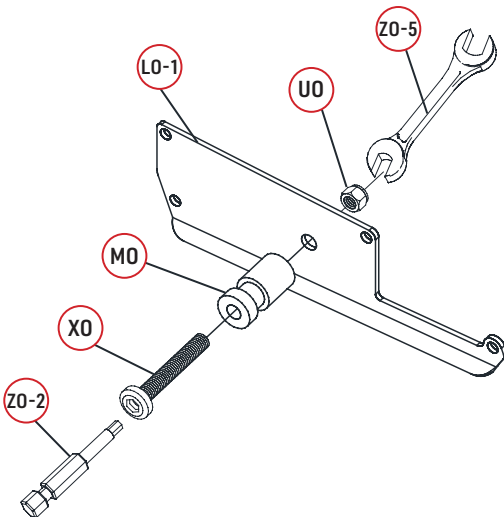

REF	PICTURE	QTY
A0		2PCS
A0-1		1PCS
B0		2PCS
B0-3		1PCS
B0-4		1PCS
C0-1		1PCS
C0-2		1PCS
E0		1PCS
F0		2PCS
G0		34PCS
H0		2PCS

REF	PICTURE	QYT
IO		3PCS
JO		3PCS
KO		2PCS
LO		32PCS
LO-1		34PCS
LO-2		2PCS
LO-3		1PCS
MO		66PCS
NO		2PCS
OO		2PCS
PO		2PCS
QO		12PCS
QO-1		2PCS
RO		12PCS
SO		68PCS
TO	 10×80	12PCS
TO-1	 8×100	12PCS

REF	PICTURE	QYT
UO	 lock nut	100PCS
UO-1	 plastic nut	34PCS
VO		102PCS
WO	 4×16	276PCS
WO-1	 5×19	18PCS
XO	 6×40	66PCS
XO-1	 6×35	12PCS
XO-2	 6×20	34PCS
YO	 6×45	6PCS
ZO-1	 4mm	1PCS
ZO-2	 4mm	1PCS
ZO-3	 6mm	1PCS
ZO-4	 6mm	1PCS
ZO-5	 10mm	1PCS
ZO-6	 T20	1PCS
ZO-7		1PCS
ZO-8		1PCS

ATTENTION!!!

Please open the louvers to vertical in winter and snowing weather to protect your pergola!

Tools Required for Installation

 **K0** ×2

×32

×34

×2

×34