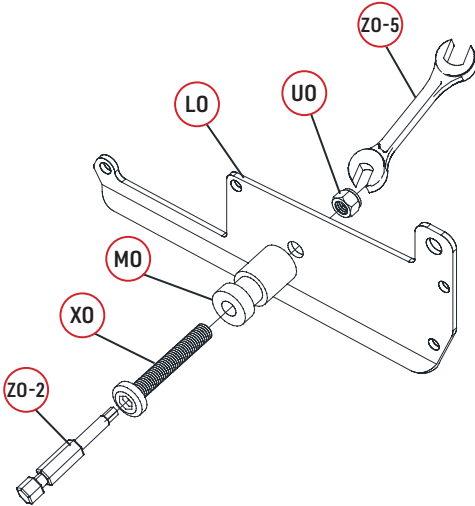

REF	PICTURE	QTY
A0		2PCS
A0-1		1PCS
B0		2PCS
B0-3		1PCS
B0-4		1PCS
C0-1		1PCS
C0-2		1PCS
E0		1PCS
F0		2PCS
G0		34PCS
H0		2PCS

REF	PICTURE	QYT
IO		3PCS
JO		3PCS
KO		2PCS
LO		32PCS
LO-1		34PCS
LO-2		2PCS
LO-3		1PCS
MO		66PCS
NO		2PCS
OO		2PCS
PO		2PCS
QO		12PCS
QO-1		2PCS
RO		12PCS
SO		68PCS
TO	 10×80	12PCS
TO-1	 8×100	12PCS

REF	PICTURE	QYT
UO	 lock nut	100PCS
UO-1	 plastic nut	34PCS
VO		102PCS
WO	 4×16	276PCS
WO-1	 5×19	18PCS
XO	 6×40	66PCS
XO-1	 6×35	12PCS
XO-2	 6×20	34PCS
YO	 6×45	6PCS
ZO-1	 4mm	1PCS
ZO-2	 4mm	1PCS
ZO-3	 6mm	1PCS
ZO-4	 6mm	1PCS
ZO-5	 10mm	1PCS
ZO-6	 T20	1PCS
ZO-7		1PCS
ZO-8		1PCS

ATTENTION!!!

Please open the louvers to vertical in winter and snowing weather to protect your pergola!

Tools Required for Installation

 **K0** ×2

×32

×34

×2

×34